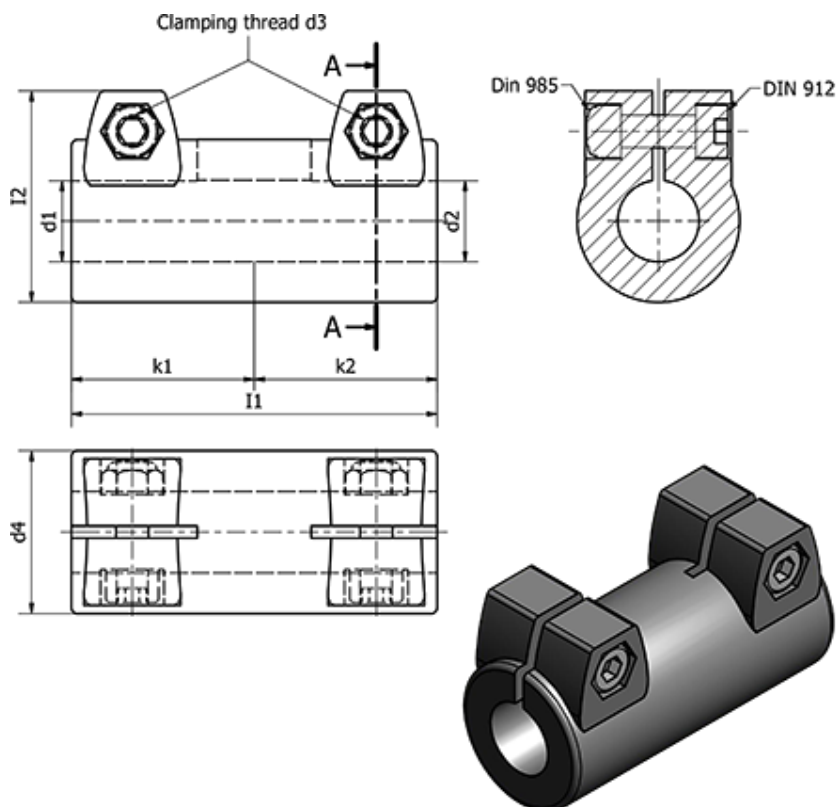

Article number: 20242B30B302BL

Description: E+G Connecting tubes - GN 242-B30-B30-2-BL

Measures

Clamping kit for d3 = GN 911-M8-32

d1 = B30

d2 = B30

d3 = M8

d4 = 40

l1 = 90

l2 = 52

k1 = 45

k2 = 45

Weight (g) = 196